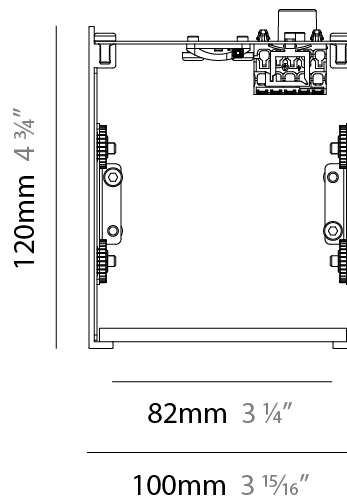

SUPER-G 100 SURFACE

A3SG100-SUR-SYS

base number

1. To build a product code in our configurator select the specify button on the base model # product page
2. To build a manual product code on this datasheet choose from the options listed below in blue font and add the suffix to the base model #

GENERAL

Series: Super-G
Subseries: Super-G 100
Brand: Prolicht
Division: Architectural
Mounting Type: Surface
Mounting Location: Ceiling
Subcategory: Profile

PHYSICAL

Fixture Finish: SSR / BKV / CWI / CRY / HAB / UFT / ITA / RUA / FTG / MYG / LOD / PUS / FRO / FUP / KIA / POP / BLS / SPG / MEY / GOH / GUM / CHC / COM / ABZ / JAG / OBR / MOS / ROR
Fixture Material: Aluminum Die Cast

ELECTRICAL

Lamp Type: LED (Zhaga Standard)
Dimming: Tri-Mode (Non-Dimming and Phase Dimming (120Vac only) and 0-10V Dimming)
Driver Included: Yes
Driver Type: Constant Current - Universal
Input Voltage (V): 120 - 277

LED

Lamp Life (hrs): 50000

OPTICAL

RATINGS AND CERTIFICATIONS

Certified By: Certified for North American Standards
IP rating: IP20

PROJECT	_____
TYPE	_____
SPECIFIER	_____
QUANTITY	_____
DATE	_____