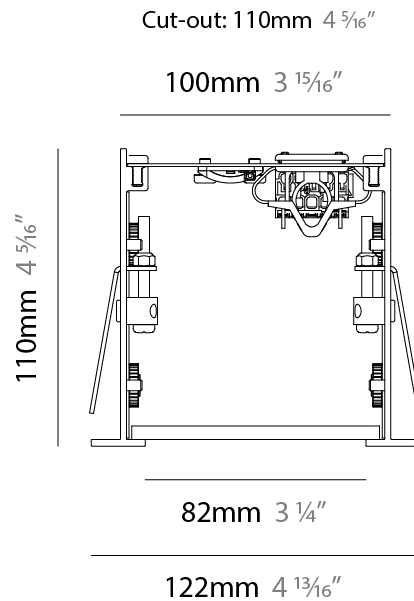

PROJECT
TYPE
SPECIFIER
QUANTITY
DATE

SUPER-G 100 RECESSED

A3SG100-REC-SYS

base number

1. To build a product code in our configurator select the specify button on the base model # product page
2. To build a manual product code on this datasheet choose from the options listed below in blue font and add the suffix to the base model #

GENERAL

Series: Super-G
Subseries: Super-G 100
Brand: Prolicht
Division: Architectural
Mounting Type: Recessed
Mounting Location: Ceiling
Subcategory: Profile

PHYSICAL

Fixture Finish: SSR / BKV / CWI / CRY / HAB / UFT / ITA / RUA / FTG / MYG / LOD / PUS / FRO / FUP / KIA / POP / BLS / SPG / MEY / GOH / GUM / CHC / COM / ABZ / JAG / OBR / MOS / ROR
Fixture Material: Aluminum Die Cast

ELECTRICAL

Lamp Type: LED (Zhaga Standard)
Dimming: Tri-Mode (Non-Dimming and Phase Dimming (120Vac only) and 0-10V Dimming)
Driver Included: Yes
Driver Type: Constant Current - Universal
Input Voltage (V): 120 - 277

LED

Lamp Life (hrs): 50000

OPTICAL

RATINGS AND CERTIFICATIONS

Certified By: Certified for North American Standards
IP rating: IP20