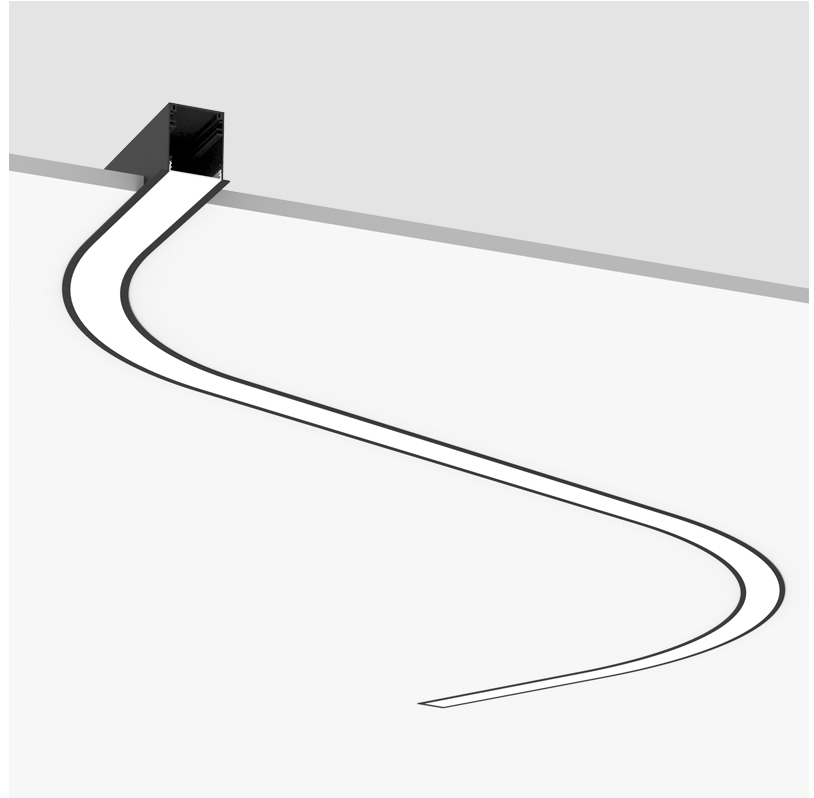

PROJECT	_____
TYPE	_____
SPECIFIER	_____
QUANTITY	_____
DATE	_____

SUPER-G SLIM 65 RECESSED

A3SGS65-REC-SYS

base number

1. To build a product code in our configurator select the specify button on the base model # product page
2. To build a manual product code on this datasheet choose from the options listed below in blue font and add the suffix to the base model #

GENERAL

Series: Super-G
Subseries: Super-G Slim 65
Brand: Prolicht
Division: Architectural
Mounting Type: Recessed
Mounting Location: Wall
Subcategory: Profile

PHYSICAL

Shape: Curves
Fixture Finish: SSR / BKV / CWI / CRY / HAB / UFT / ITA / RUA / FTG / MYG / LOD / PUS / FRO / FUP / KIA / POP / BLS / SPG / MEY / GOH / GUM / CHC / COM / ABZ / JAG / OBR / MOS / ROR

ELECTRICAL

Lamp Type: LED (Zhaga Standard)
Dimming: Tri-Mode (Non-Dimming and Phase Dimming (120Vac only) and 0-10V Dimming)
Driver Included: Yes
Driver Location: Integrated
Driver Type: Constant Current - Universal
Driver Class: Class 2
Input Voltage (V): 120 - 277
Constant Current (MA): 350

LED

Lamp Life (hrs): 50000
Upon Request: Color Temperature RGB-W Tunable CRI (no minimum qty) price increase + longer lead time

OPTICAL

RATINGS AND CERTIFICATIONS

Certified By: Certified for North American Standards
IP rating: IP20

A: OPENING WIDTH   B: RECESS DEPTH   C: PROFILE HEIGHT
D: PROFILE WIDTH   E: MOUNTING INCLUDING FLANGE